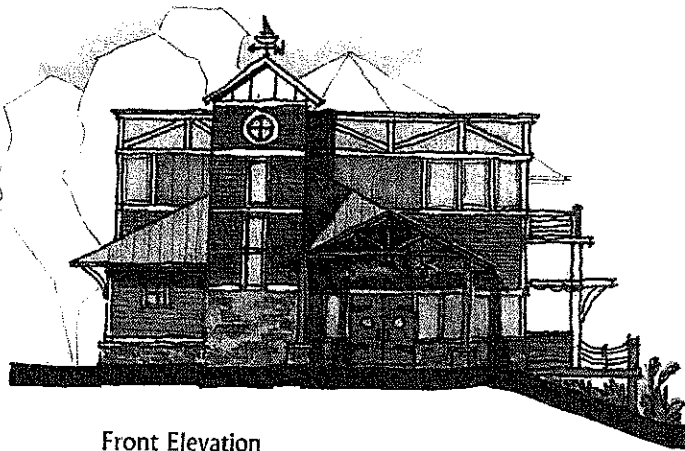

Boardwalk

Lighting

Outdoor Dining

R2R studio
architecture + design

Restaurant
on Fort Loudoun Lake
Fox Road
Knoxville, Tennessee

11-A-10-ST

R2R studio
architecture + design

Restaurant
on Fort Loudoun Lake
Fox Road
Knoxville, Tennessee

6 C 10-RZ

11-A-10-SP

Front Elevation

Lake Elevation

R2R studio
architecture + design

Restaurant
on Fort Loudoun Lake
Fox Road
Knoxville, Tennessee