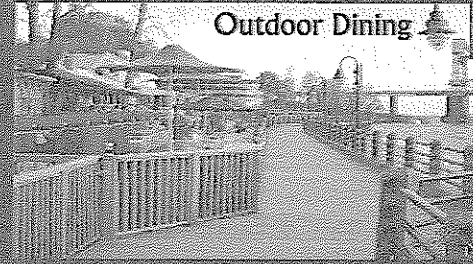

Boardwalk

Outdoor Dining

Fishing Pier

Fire Pit

Outdoor Dining

Playground

Dining

Fire Pit

Boardwalk

Lighting

Outdoor Dining

R2R studio
architecture + design

Restaurant
on Fort Loudoun Lake
Fox Road
Knoxville, Tennessee

11-A-10-ST

R2R studio
architecture + design

Restaurant
on Fort Loudoun Lake
Fox Road
Knoxville, Tennessee