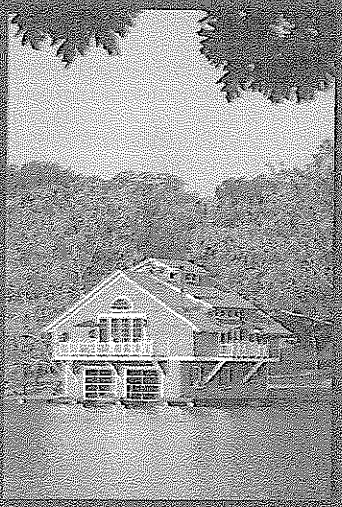

Outdoor Dining

Playground

Fire Pit

R2R studio
architecture + design

Restaurant
on Fort Loudoun Lake
Fox Road
Knoxville, Tennessee